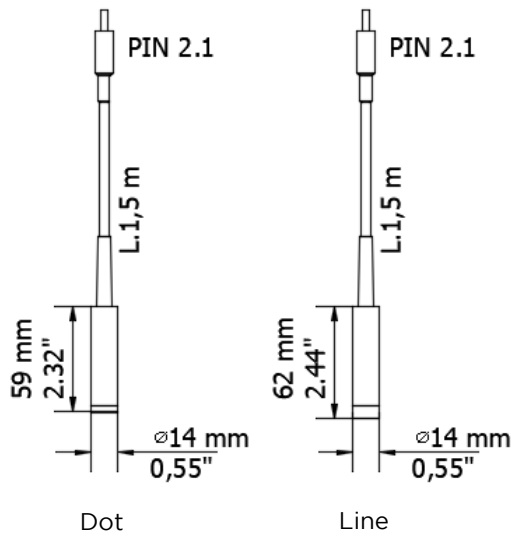

- Anodized aluminum structure
- Holograms: dot - line
- Red laser beam
- External power supply available for 230 Vac and 24 Vac connection for two pointers

## DIMENSION (measure in inches)

## MECHANICAL FEATURES

Model	LR.14.PD	LR.14.LD
Structure	10 microns of black aluminum solution oxidation	
Finish	Black	Black
Frontside protection	Lens	
Weight	~ 0,88 kg	~ 0,88 kg
Protection grade	IP40	
Operating temperature	-5 °C / + 95 °C	
Installation	ART36	

## FOCUS DISTANCES AND LINE LENGTH (focused diode @ h.200mm)

<b>Code</b>	<b>h. 100 mm</b>	<b>h. 200 mm</b>	<b>h. 300 mm</b>
LR.14.LD	~ 220 mm	~ 370 mm	~ 520 mm