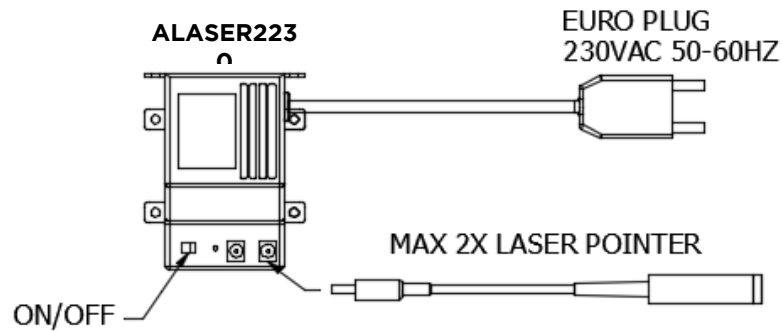

MECHANICAL FEATURES

Model	LR.14.PD	LR.14.LD
Structure	10 microns of black aluminum solution oxidation	
Finish	Black	Black
Frontside protection	Lens	
Weight	~ 0,88 kg	~ 0,88 kg
Protection grade	IP40	
Operating temperature	-5 °C / + 95 °C	
Installation	ART36	

ELECTRIC FEATURES

Model	LR.14.PD	LR.14.LD
Power	1 mW	
Power supply	3 ÷ 5 Vdc	
Class laser	2	
Electric connection	Cavo PVC 2x 0,34mmq L.4.11ft with PLUG PIN 2.1	
Efficiency class	Class III	

ELECTRIC CONNECTION WITH DRIVER ALASER2230 230 VAC (to be purchased separately)