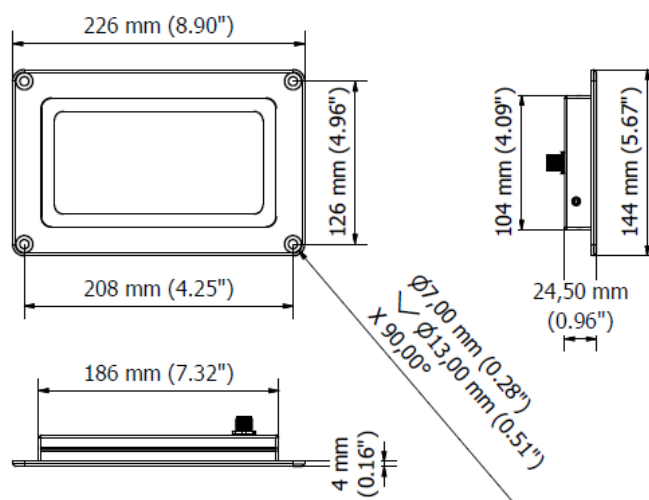

Extra-slim recessed luminaire for industrial machines tools. Provides precise and comfortable light to the work area.

- Extra-slim housing made of aluminum alloy
- Extra clear tempered front glass with internal PMMA diffuser
- High grade of protection IP67 with M12 connector
- Protection from reverse polarity
- Operating temperature from -20°C to + 45°C
- LED lifespan > 60,000 h (L 70)
- Light color 5,000 K - CRI 80
- 24 Vdc power supply via M12

DIMENSIONS

MECHANICAL FEATURES

Model	MY0121S01
Casing Material	Anodized extruded aluminum
Surface Treatment	Standard: 10 microns of natural aluminum solution oxidation
Front Glass	Extra clear tempered 0.16 in (4 mm) thick glass
Weight (excluding accessories)	-2.20 lb 0.95 kg
Protection Index	IP67
Impact Resistance	IK06
Operating Temperature	-4°F (-20°C) to +113°F (+45°C)
Installation	Screws

0

ELECTRICAL FEATURES

Model	MY0121S01
Power Input	10,5 W
Power Supply	22 ÷ 26 Vdc
Current	0,46 A
Device Power Protection	Protection against reverse polarity
Electrical Connection	M12-A 4P M connector
Insulation Class	Class III (SELV)

Code product

M12 4P (F) COD.A with cable L.16ft (5m)

M12AFCSUL

ORDER CODES

Model

Description

MY0121S01

MYROS, 226mm, 120°, 13W, 24Vdc, M12-A Male, Silver