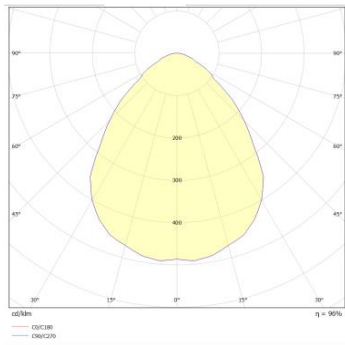

CONNECTION* with M12-4P Male A Coding

Male	Female	Pin	Connection
		1	+24 Vdc
		2	Not Connected
		3	0 Vdc
		4	Not Connected

OPTICAL FEATURES

Model	N° and Type of LEDs	LED Lifespan	Light Color	CRI	Light Beam Angle	Luminous Flux	Efficiency
MY0121S01	30 Mid Power LED	60 000 h L70 **	5000 K	80	Diffuse 120°	~ 900 lm	~ 86 lm/W

** Flow beam reduced by less than 30% after 60,000 hours

PHOTOMETRIC DIAGRAMS

120° Flow beam

MY0121S01

Distance graphic: 1m

PLUG OPTION M12 Cable Connector

Product pictures

Description