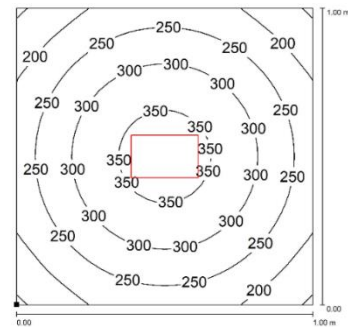

CONNECTION* with M12-4P Male A Coding

Male	Female	Pin	Connection
		1	+24 Vdc
		2	Not Connected
		3	0 Vdc
		4	Not Connected

OPTICAL FEATURES

Model	N° and Type of LEDs	LED Lifespan	Light Color	CRI	Light Beam Angle	Luminous Flux	Efficiency
MY0121S01	30 Mid Power LED	60 000 h L70 **	5000 K	80	Diffuse 120°	~ 900 lm	~ 86 lm/W

** Flow beam reduced by less than 30% after 60,000 hours

PHOTOMETRIC DIAGRAMS

120° Flow beam

MY0121S01

Distance graphic: 1m

PLUG OPTION M12 Cable Connector

Product pictures

Description