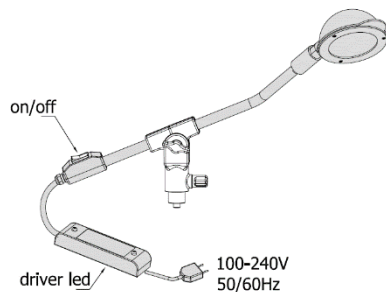

DIMENSIONS

MECHANICAL FEATURES

Model	960122RT1	960122RT2
Casing material	Aluminum and ABS spot, chromed iron rigid stem	
Side Caps	ABS	
Surface Treatment	RAL 7035	Black
Front glass	Transparent polycarbonate	
Weight	~ 1.32 lb 0,60 kg	~ 1.32 lb 0,60 kg
Protection Index	IP30	
Operating Temperature	-20 °C / + 45 °C	
Installation	Articulated joint with M8 screw	

ELECTRICAL FEATURES

Model	960122RT1	960122RT2
Power input	4,5 W (@500mA)	4,5 W (@500mA)
Power supply	110 ÷ 240 Vac - 50/60 Hz	110 ÷ 240 Vac - 50/60 Hz
Electrical connection	PVC cable 2x 0,34 mmq L. 1,5 m + PVC cable 2x 0,75mmq L.2 m with EUROPLUG	
Insulation Class	Class II	
Efficiency Clas	A/A+/A++/A+++ (Integrated LED module) compliant with UE Law No. 874/2012	

CONNECTION 100-240 Vac

PVC 2x 0,34 mm² L=4.92 ft (1,5 m) + PVC 2x 0,75 mm² L= 6.56 ft (2 m) with EUROPLUG

Conductor

Connection

Brown + LED (out driver)

White - LED (out driver)

OPTICAL FEATURES

Model	N° and Type of LEDs	LED Lifespan	Light Color	CRI	Light Beam Angle	Luminous Flux	Efficiency
960122RT1	1 Multichip LED	60 000 h L70 **	5000 K	80	120°	~ 500 lm	~ 111 lm/W
960122RT2	1 Multichip LED	60 000 h L70 **	5000 K	80	120°	~ 500 lm	~ 111 lm/W

** Flow beam reduced by less than 30% after 60,000 hours

PHOTOMETRIC DIAGRAMS

120° Optics

960122RT1 / 960122RT2

ORDER CODES

Model	Description
960122RT1	P496, 11.81"(300mm), 120°, 4.5W, 230Vac, Cable 6.5ft(2m) Europlug, WHITE
960122RT2	P496, 11.81"(300mm), 120°, 4.5W, 230Vac, Cable 6.5ft(2m) Europlug, BLACK