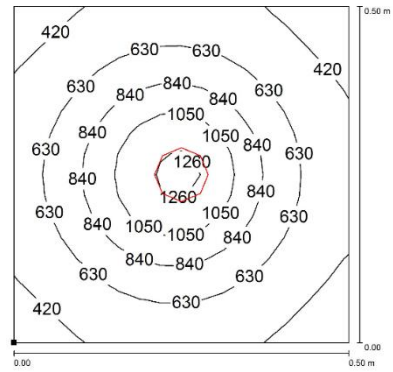

CONNECTION 100-240 Vac

PVC 2x 0,34 mm² L=4.92 ft (1,5 m) + PVC 2x 0,75 mm² L= 6.56 ft (2 m) with EUROPLUG

Conductor

Connection

Brown + LED (out driver)

White - LED (out driver)

OPTICAL FEATURES

Model	N° and Type of LEDs	LED Lifespan	Light Color	CRI	Light Beam Angle	Luminous Flux	Efficiency
960122RT1	1 Multichip LED	60 000 h L70 **	5000 K	80	120°	~ 500 lm	~ 111 lm/W
960122RT2	1 Multichip LED	60 000 h L70 **	5000 K	80	120°	~ 500 lm	~ 111 lm/W

** Flow beam reduced by less than 30% after 60,000 hours

PHOTOMETRIC DIAGRAMS

120° Optics

960122RT1 / 960122RT2

ORDER CODES

Model	Description
960122RT1	P496, 11.81"(300mm), 120°, 4.5W, 230Vac, Cable 6.5ft(2m) Europlug, WHITE
960122RT2	P496, 11.81"(300mm), 120°, 4.5W, 230Vac, Cable 6.5ft(2m) Europlug, BLACK