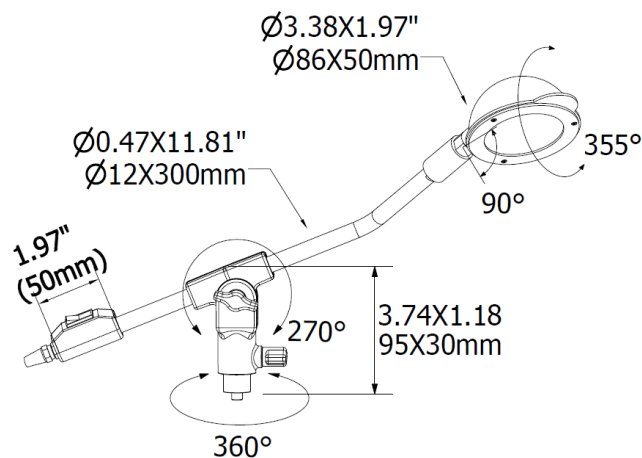

DIMENSIONS

MECHANICAL FEATURES

Model	960122RT1	960122RT2
Casing material	Aluminum and ABS spot, chromed iron rigid stem	
Side Caps	ABS	
Surface Treatment	RAL 7035	Black
Front glass	Transparent polycarbonate	
Weight	~ 1.32 lb 0,60 kg	~ 1.32 lb 0,60 kg
Protection Index	IP30	
Operating Temperature	-20 °C / + 45 °C	
Installation	Articulated joint with M8 screw	

ELECTRICAL FEATURES

Model	960122RT1	960122RT2
Power input	4,5 W (@500mA)	4,5 W (@500mA)
Power supply	110 ÷ 240 Vac - 50/60 Hz	110 ÷ 240 Vac - 50/60 Hz
Electrical connection	PVC cable 2x 0,34 mmq L. 1,5 m + PVC cable 2x 0,75mmq L.2 m with EUROPLUG	
Insulation Class	Class II	
Efficiency Clas	A/A+/A++/A+++ (Integrated LED module) compliant with UE Law No. 874/2012	

CONNECTION 100-240 Vac

PVC 2x 0,34 mm² L=4.92 ft (1,5 m) + PVC 2x 0,75 mm² L= 6.56 ft (2 m) with EUROPLUG

Conductor

Connection

Brown + LED (out driver)

White - LED (out driver)

OPTICAL FEATURES

Model	N° and Type of LEDs	LED Lifespan	Light Color	CRI	Light Beam Angle	Luminous Flux	Efficiency
960122RT1	1 Multichip LED	60 000 h L70 **	5000 K	80	120°	~ 500 lm	~ 111 lm/W
960122RT2	1 Multichip LED	60 000 h L70 **	5000 K	80	120°	~ 500 lm	~ 111 lm/W

** Flow beam reduced by less than 30% after 60,000 hours

PHOTOMETRIC DIAGRAMS

120° Optics

960122RT1 / 960122RT2

ORDER CODES

Model	Description
960122RT1	P496, 11.81"(300mm), 120°, 4.5W, 230Vac, Cable 6.5ft(2m) Europlug, WHITE
960122RT2	P496, 11.81"(300mm), 120°, 4.5W, 230Vac, Cable 6.5ft(2m) Europlug, BLACK