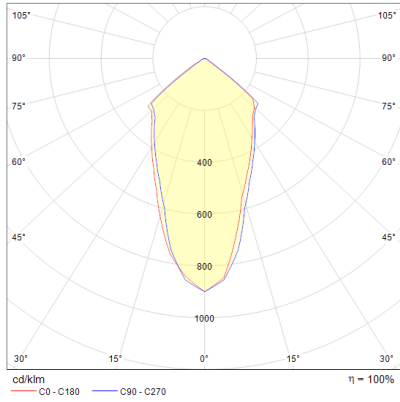

CONNECTION 100-240 Vac

PVC 2x 0,34 mm² L=4.92 ft (1,5 m) + PVC 2x 0,75 mm² L= 6.56 ft (2 m) with EUROPLUG

Conductor

Connection

Brown + LED (out driver)

White - LED (out driver)

OPTICAL FEATURES

Model	N° and Type of LEDs	LED Lifespan	Light Color	CRI	Light Beam Angle	Luminous Flux	Efficiency
960122RT1	1 Multichip LED	60 000 h L70 **	5000 K	80	120°	~ 500 lm	~ 111 lm/W
960122RT2	1 Multichip LED	60 000 h L70 **	5000 K	80	120°	~ 500 lm	~ 111 lm/W

** Flow beam reduced by less than 30% after 60,000 hours

PHOTOMETRIC DIAGRAMS

120° Optics

960122RT1 / 960122RT2

ORDER CODES

Model	Description
960122RT1	P496, 11.81"(300mm), 120°, 4.5W, 230Vac, Cable 6.5ft(2m) Europlug, WHITE
960122RT2	P496, 11.81"(300mm), 120°, 4.5W, 230Vac, Cable 6.5ft(2m) Europlug, BLACK